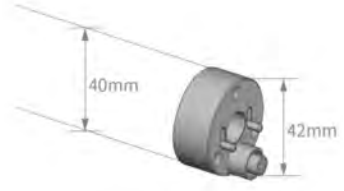

Maritime Studios 360° LED KIT

KIT CONTENTS

Screwball Connector

Output Cable

Output Cable

Versatile Illumination:

Experience vibrant, full-spectrum lighting with 360° visibility, perfect for enhancing any space, from stage decor to commercial displays.

Optional Length:

Optionally select between .5M, 1M, and 2M lengths.

Control Modes:

Send pixel based content using ArtNet or sACN protocols via CAT5 cable.

Custom Geometry:

Create standing or hanging 3D geometry with the fixtures using the screwball connector.

Specs.	
Pixel per Strip	24 Pixels x 40 leds
Strip Dimensions	1000mm x 40mm
IC Type	UCS1903
Power	15w/m
LED Input Voltage	DC 24V
Controller Input Voltage	110V~220V