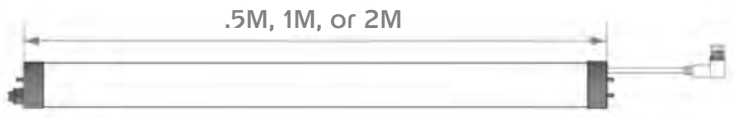

Maritime Studios 360° LED KIT

KIT CONTENTS

Screwball Connector

Output Cable

Output Cable

Versatile Illumination:

Experience vibrant, full-spectrum lighting with 360° visibility, perfect for enhancing any space, from stage decor to commercial displays.

Optional Length:

Optionally select between .5M, 1M, and 2M lengths.

Control Modes:

Send pixel based content using ArtNet or sACN protocols via CAT5 cable.

Custom Geometry:

Create standing or hanging 3D geometry with the fixtures using the screwball connector.

Specs.	
Pixel per Strip	24 Pixels x 40 leds
Strip Dimensions	1000mm x 40mm
IC Type	UCS1903
Power	15w/m
LED Input Voltage	DC 24V
Controller Input Voltage	110V~220V